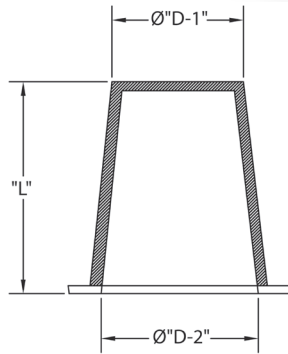

## Poly Plug

Part Number	Trade Size	Carton Qty.	"L"	"D-1"	"D-2"
5315248	2	70	3.250	1.875	2.438
5315250	3	70	3.813	2.625	3.438
5315252	4	90	4.063	3.688	4.438
5315253	5	45	3.813	4.750	5.500
5315254	6	30	3.813	5.563	6.500

Dimensions are nominal

Poly Plugs are designed for temporary sealing of conduit to protect a duct from the effects of weather, job site debris, and animal damage.

- Tapered for easy installation and removal
- Ribbed side walls for tight secure fit
- For use with Schedule 40 and EB & DB applications
- Made from Polyurethane material
- Made in USA

## Poly Plug with Pulling Eye

Part Number	Trade Size	Carton Qty.	"L"	"D-1"	"D-2"
5315258	2	70	3.000	2.000	2.500
*5315259	2 1/2	70	3.000	2.125	2.750
5315260	3	45	3.750	2.875	3.500
5315262	4	80	3.875	3.750	4.500
5315263	5	45	3.750	4.875	5.625
5315264	6	35	3.875	5.625	6.875